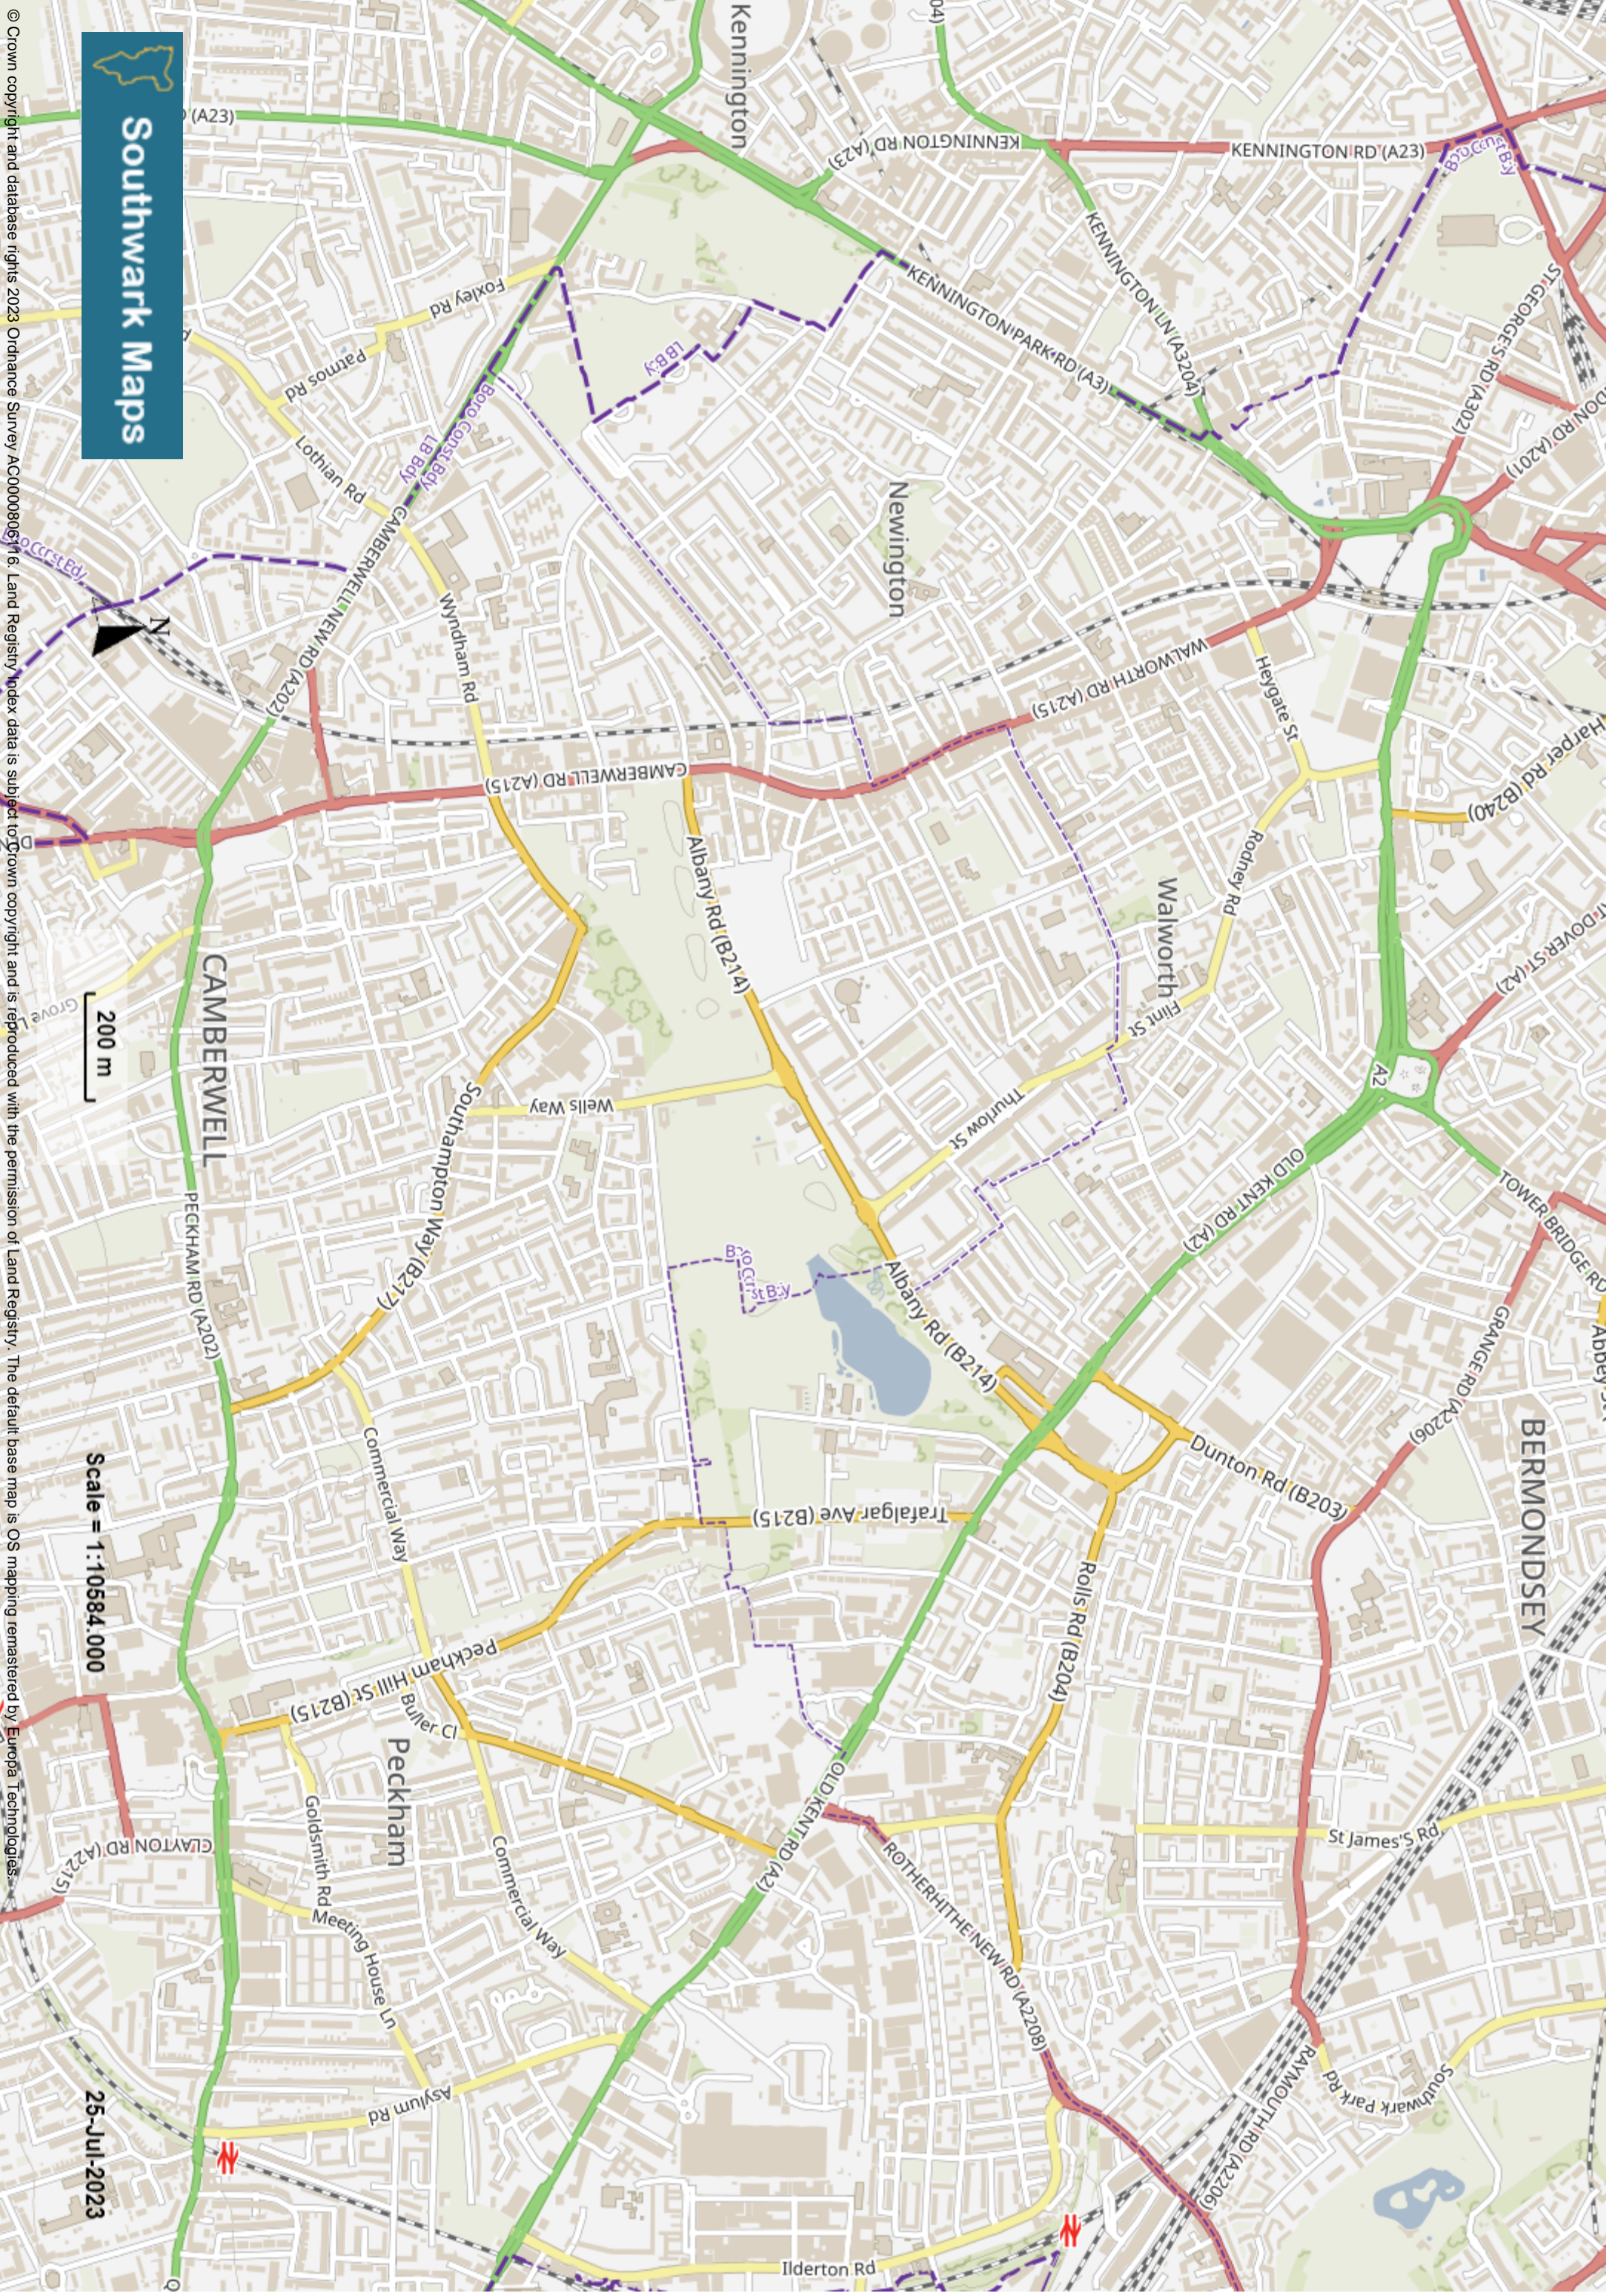

Southwark Maps

© Crown copyright and database rights 2023 Ordnance Survey 100008061. Land Registry Index data is subject to Crown copyright and is reproduced with the permission of Land Registry. The default base map is OS mapping remastered by Europa Technologies.

Scale = 1:10584.000

25-Jul-2023